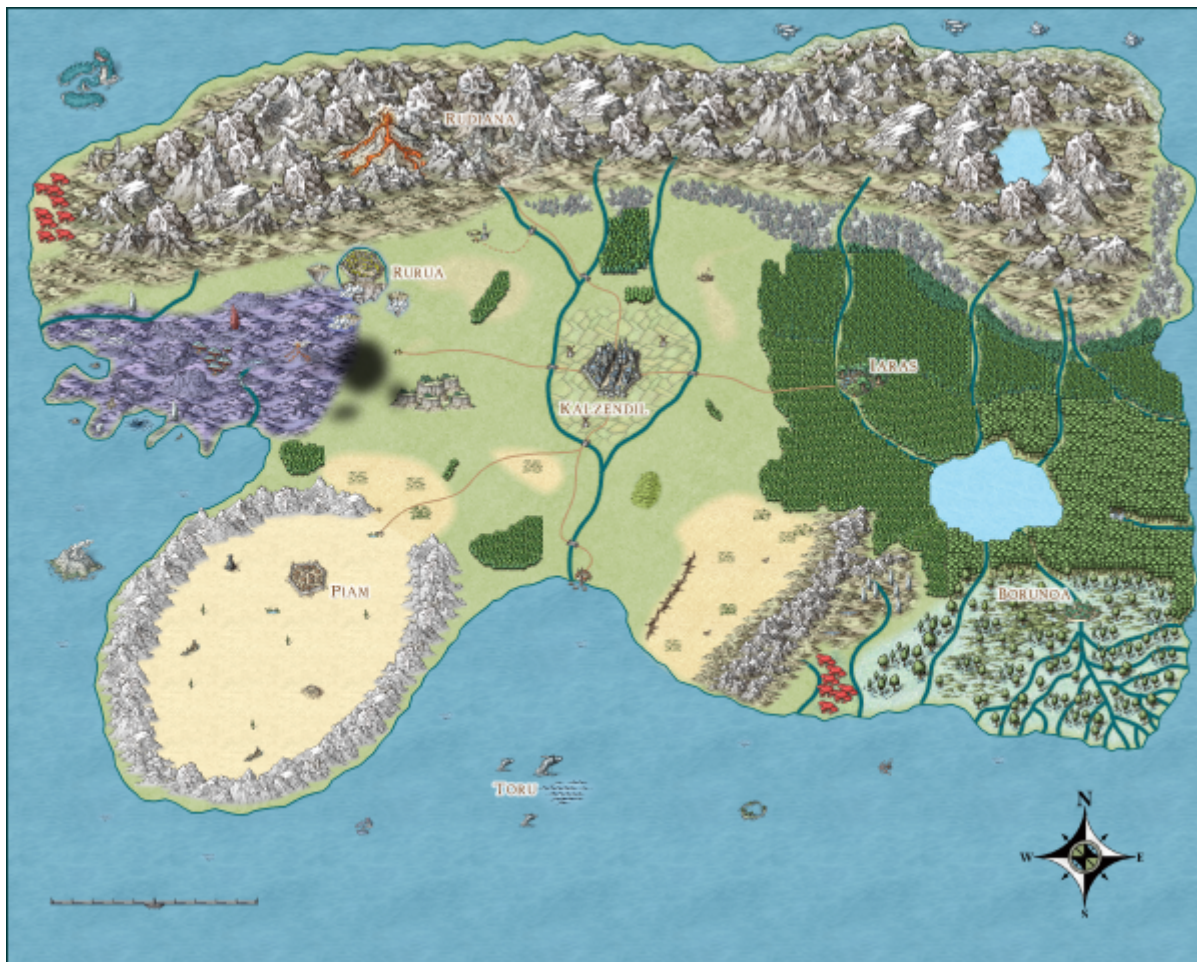

## Layers

There are four major layers in Aestilon.

- The skies of Aestilon are dotted with an uncountable amount of [Skylands](#). The largest of these is the city of [Rurua](#).
- On [The Surface](#), we find the majority of the civilized world, mainly centered around the 7 great cities and [Tractas](#). Outside of these, there are many dangerous locations and a wild land of magic and monsters.
- [The Underground](#) is a sprawling network of tunnels, dotted with caverns. Most of the great cities have some sort of minor presence here. Despite being underground, each surface region strongly influences the underground regions.
- [The Deeps](#) are a fairly unknown entity. The only trustworthy entrance is in [Rudiana](#), but at any given time, there can be unexpected other entrances dotted in the underground. From these entrances, all kinds of horrific monstrosities can come forth.